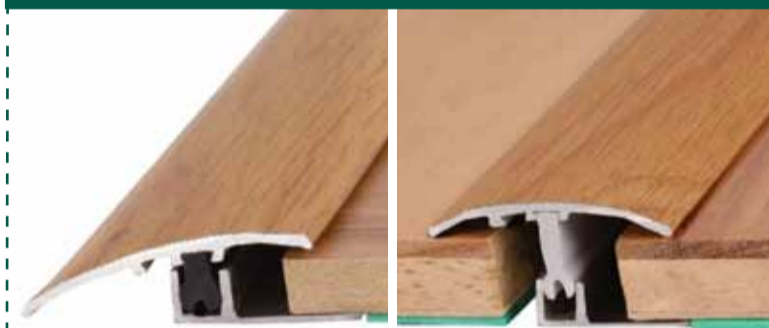

Uses: Transition to floor coverings or vertical surfaces (pre-fit).
Fixing: Builders adhesive combined with nail or screw.
Top Cover: 18 mm
Length: 3.4 m

BORDER

Height range 7-18 mm

Uses: Transition to floor coverings or vertical surfaces (post-fit).
Fixing: Builders adhesive combined with nail or screw.
Top Cover: 27 mm
Length: 3.4 m

UNIVERSAL

Height range 7-18 mm

Uses: Connector for surfaces of equal height or small ramp for surfaces of uneven height.
Fixing: Builders adhesive combined with nail or screw. Floor plug also available.
Top Cover: 45 mm
Length: 3.4 m