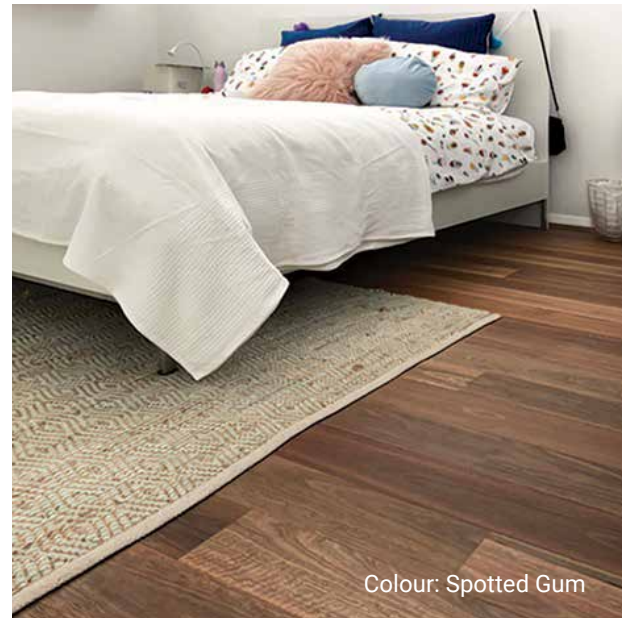

# Fiddleback

Australian Hardwood

by  
**PREFERENCE**  
FLOORS

Image courtesy of Crosscon

Colour: Blackbutt

## Your Peace of Mind

Introducing our unique Fiddleback Engineered Australian Hardwood collection. It's available in the ever popular Spotted Gum and Blackbutt. Fiddleback wear layers combine the classic features of our Australian Eucalyptus bonded onto an ever reliable Plywood core. This creates an authentic Australian timber visual with the associated stability and durability of an engineered timber construction.

Colour: Spotted Gum